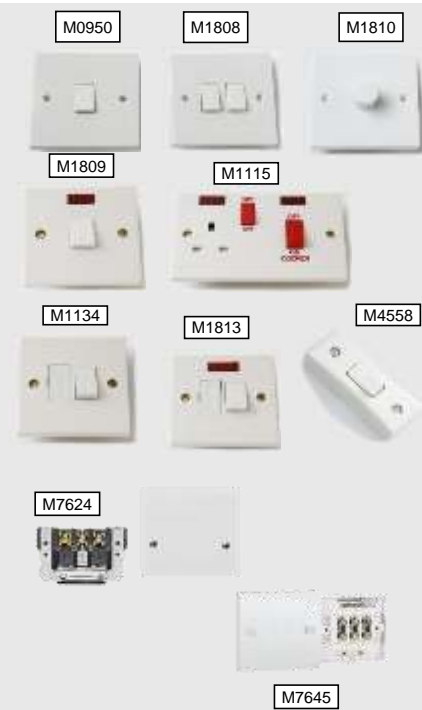

Wall Switches		Price/100	MOQ
M0950	1-Gang 1-Way Rocker	£69.99	50
M0951	1-Gang 2-Way Rocker	£84.00	20
M1808	2-Gang 2-Way Rocker	£132.00	30
M1104	3-Gang 2-Way Rocker	£156.50	30
M1809	1-Gang Dble Pole 20 amp & Neon Indicator	£245.00	5
M1810	1-Gang 250 watt Dimmer Switch	£575.00	5
M1111	45A DP Switch & Neon	£562.00	5
M1115	45A DP Switch, Socket & 2 Neon	£660.00	5
M4558	Architrave Switch & Patress Box	£172.00	30
M1134	Switched Spur	£249.99	20
M1813	Fused Spur, with Switch & Neon Indicator	£269.99	10
M7624	Cooker Outlet Plate 45 Amp	£359.99	10
M7645	Flex Outlet Plate 20Amp White	£234.00	20