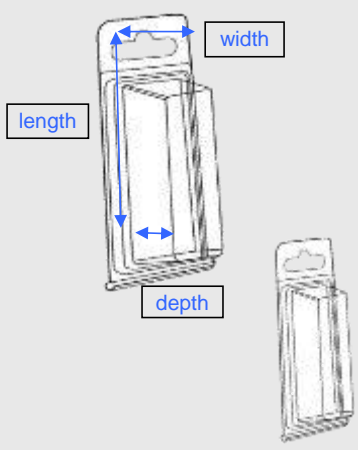

Key to Blister Insert Measurements

Fix & Fasten Glue Sticks		Price/100	MOQ
M1705	100mm x 6mm (4" x ¼") All Purpose-Clear	£7.99	350
M1706	200mm x 6mm (8" x ¼") All Purpose-Clear	£19.50	100
M1709	200mm x 11mm (8" x ½") All Purpose-Clear	£44.60	100
M1710	300mm x 11mm (12" x ½") All Purpose-Clear	£53.20	40

Cardboard Boxes Plain Brown, Lockend		Price/100	MOQ
90242	No 62 - 60mm (l) x 56mm (w) x 30mm (d)	£11.69	200
90245	No 71 - 92mm (l) x 71mm (w) x 46mm (d)	£27.65	200
90246	No 77 - 133mm (l) x 86mm (w) x 46mm (d)	£39.99	100
90249	No 80 - 145mm (l) x 60mm (w) x 90mm (d)	£33.80	60
90251	No 86 - 177mm (l) x 108mm (w) x 70mm (d)	£66.99	45

Euroslot		Price/100	MOQ
90295	Self Adhesive 'T' Shape	£8.50	350

Poly Bag		Price/100	MOQ
90656	170mm x 250mm x 250G Thin	£3.70	1000
90657	250mm x 300mm x 250G Thin	£6.15	1000

Folding Blisters		Price/100	MOQ

OUR BLISTER RANGE IS DIVIDED INTO FOUR GROUPS
A, B, C & D DEPENDENT UPON THE RESPECTIVE INSERT SIZES

ALL BLISTER PRICES ARE STRICTLY NETT

Group A - Insert Size 38mm wide x 80mm long - Single Euroslot, Rectangular

90562	No 075 - Bx Sz 60mm L x 35mm W x 15mm D	£9.75	500
90629	No 083 - Bx Sz 75mm L x 35mm W x 20mm D	£7.99	500
90630	No 084 - Bx Sz 75mm L x 35mm W x 30mm D	£9.70	500
90643	No 095 - Bx Sz 45mm L x 30mm W x 40mm D	£15.40	500
90646	No 098 - Bx Sz 40mm L x 35mm W x 15mm D	£8.99	500