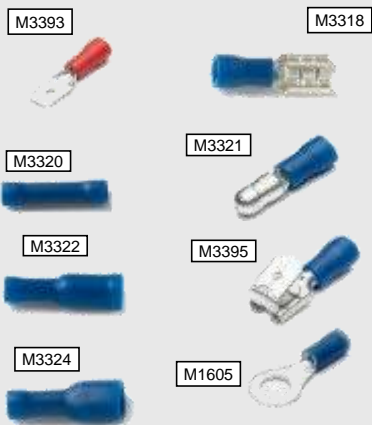

Insulated Connectors		Price/100	MOQ
M3393	5amp Male, Red	£3.20	500
M3394	5amp Female, Red	£3.85	500
M3319	15amp Male, Blue	£3.80	500
M3318	15amp Female, Blue	£4.45	500
M3320	15amp Butt, Blue	£3.30	500
M3321	15amp Male Bullet, Blue	£4.45	500
M3322	15amp Female Bullet, Blue	£5.30	500
M3395	15amp Piggyback, Blue	£5.50	400
M3324	15 amp Fully Insulated, Blue, Female	£4.75	450
M1605	15 am 6mm (1/4") Ring, Blue	£6.35	500
M3323	Wirelock, Blue	£4.20	400