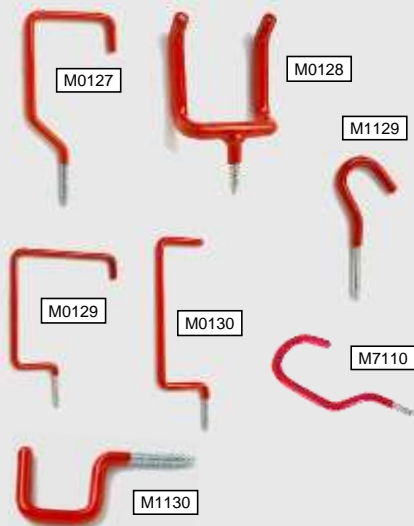

Handy Hooks Red Plastic Coated		Price/100	MOQ
M0127	Utility Hook	£39.99	50
M0128	Large Tool Hook	£35.50	50
M0129	All-Purpose Hook	£50.60	50
M0130	Ladder Hook	£42.00	50
M1129	Screw Hook 100mm (4")	£22.99	100
M1130	Small Square Hook	£28.99	90
M7110	Utility / Bicycle Hook	£49.99	50

Self-Adhesive Multi-Hooks		Price/100	MOQ
M1676	3-Hook White	£44.50	50

M1669
-
M1671

M1143

Suction Hooks		Price/100	MOQ
M1669	19mm (¾") Clear Plastic with Steel Hook	£7.99	200
M1670	25mm (1") Clear Plastic with Steel Hook	£7.99	200
M1140	32mm (1¼") Clear Plastic with Steel Hook	£10.99	200
M1141	45mm (1¾") Clear Plastic with Steel Hook	£16.99	150
M1671	50mm (2") Clear Plastic with Steel Hook	£15.99	100
M8373	35mm Clear Plastic with Metal Hook	£8.35	500
M8374	63mm Clear Plastic with Metal Hook	£22.75	500
M1143	Heavy Duty Lever Type White 50mm (2")	£39.99	100
M4123	25mm Clear with Plastic Hook	£5.10	200
M4124	35mm Clear with Plastic Hook	£7.59	200
M4125	45mm Clear with Plastic Hook	£10.30	200
M8375	Lever Type White 37mm Patterned	£24.99	100
M8376	Lever Type Clear 37mm Patterned	£26.99	100
M8377	Lever Type White 45mm Patterned	£29.99	100
M8378	Lever Type Clear 45mm Patterned	£32.30	100
M8379	Lever Type White 55mm Patterned	£35.99	100
M8380	Lever Type Clear 55mm Patterned	£39.99	100
M8383	Lever Type White 45mm	£29.99	100
M8384	Lever Type Clear 45mm	£32.30	100
M8385	Lever Type White 55mm	£35.99	100
M8386	Lever Type Clear 55mm	£39.99	100
M8387	Lever Type Chromed 37mm Patterned	£70.99	50
M8388	Lever Type Chromed 45mm Patterned	£75.99	50
M8389	Lever Type Chromed 55mm Patterned	£91.99	50

M4123 - M4125

M2245

Knock-in Hook		Price/100	MOQ
M2245	White Plastic for Cavity Doors/Walls	£14.75	175